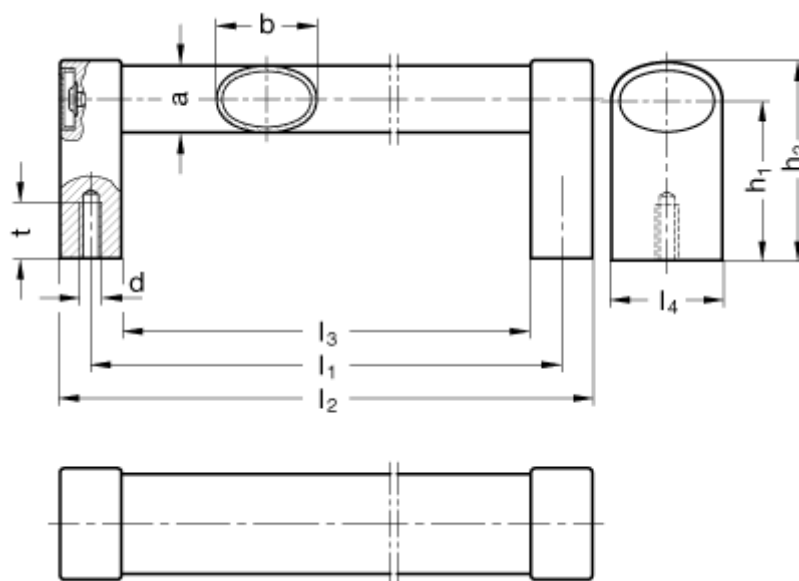

Article number: 20998200

Description: E+G Oval tubular handle
GN 334-36-200-SW

Measures

$a = 24$	$l_4 = 40$
$b = 36$	$t = 15$
$d = M 8$	
$h_1 = 57$	
$h_2 = 71$	
$l_1 = 200$	
$l_2 = 222$	
$l_3 = 178$	